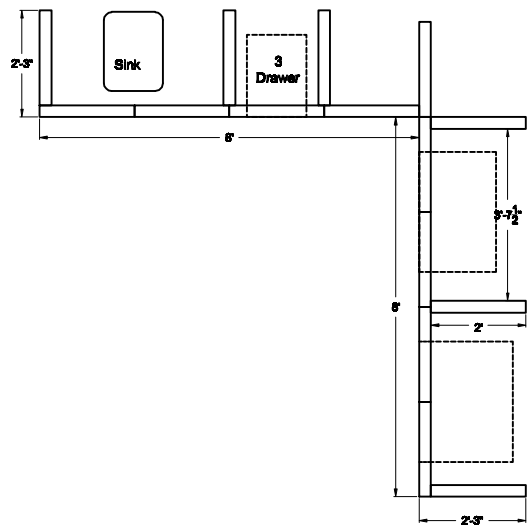

Fireplaces and Chimney Systems
A PRODUCT OF EARTHCORE INDUSTRIES, LLC

6600 PHILLIPS INDUSTRIAL BLVD
JACKSONVILLE, FLORIDA 32256
TEL (904) 363-3417
FAX (904) 363-3408
www.earthcore.co

DWG. NO.	SCALE
K-1.3	1/4" = 1'-0"
DESCRIPTION	
"L" Iso' Kitchen	
DATE	DB:
01/23/2013	JMK

REVISIONS	BY