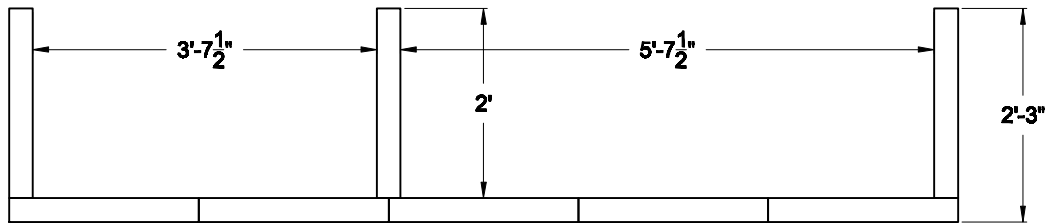

Plan View

ISOKERN®
Fireplaces and Chimney Systems
A PRODUCT OF EARTHCORE INDUSTRIES, LLC

6600 PHILLIPS INDUSTRIAL BLVD
JACKSONVILLE, FLORIDA 32256
TEL (904) 363-3417
FAX (904) 363-3408
www.earthcore.co

DWG. NO.	SCALE
K-1.2	1/2" = 1'-0"
DESCRIPTION	
10' Iso'Kitchen	
DATE	DB:
01/23/2013	JMK

REVISIONS	BY