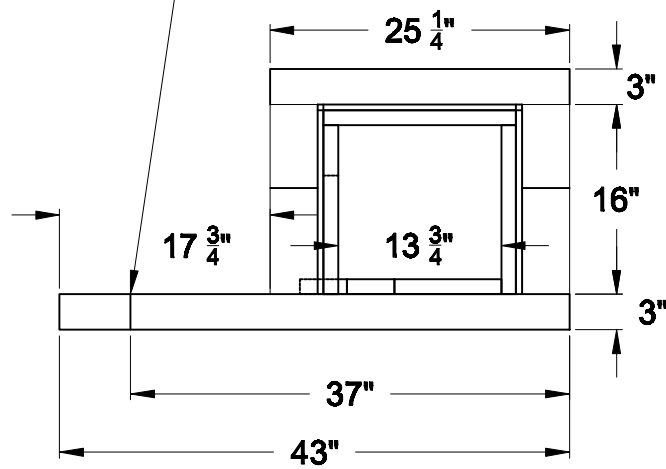

Trim To 9" Overhang
or Support Structurally
If Using Isokern Base.

ISOKERN[®]
Fireplaces and Chimney Systems
A PRODUCT OF EARTHCORE INDUSTRIES, LLC

6680 PHILLIPS INDUSTRIAL BLVD
JACKSONVILLE, FLORIDA 32256
TEL (904) 363-3417
FAX (904) 363-3408
www.isokern.net

DWG. NO.	SCALE
Iso-5	3/4" = 1'-0"
DESCRIPTION	
ISOven Shelves	
DATE	DB:
07/30/2013	JMK

REVISIONS	BY
09/11/2013	JMK