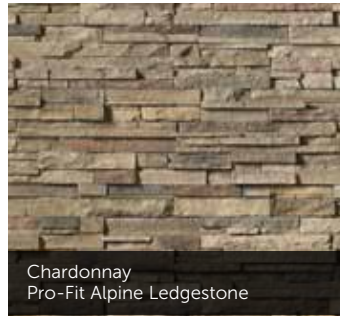

Gray Pro-Fit Ledgestone

Black Mountain®
Pro-Fit Alpine Ledgestone

Black Rundle
Pro-Fit Alpine Ledgestone

Mojave Pro-Fit Ledgestone

Platinum Pro-Fit Ledgestone

Chardonnay
Pro-Fit Alpine Ledgestone

Dark Ridge™
Pro-Fit Alpine Ledgestone

Shale
Pro-Fit Ledgestone

Southwest Blend
Pro-Fit Ledgestone

Echo Ridge®
Pro-Fit Alpine Ledgestone

Pheasant
Pro-Fit Alpine Ledgestone

CAST-FIT®

French Gray™ Cast-Fit

Parchment™ Cast-Fit

Summit Peak
Pro-Fit Alpine Ledgestone