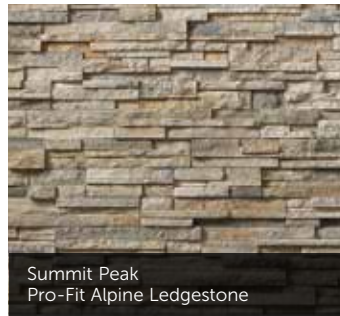

Gray Pro-Fit Ledgestone

Black Mountain®
Pro-Fit Alpine Ledgestone

Black Rundle
Pro-Fit Alpine Ledgestone

Mojave Pro-Fit Ledgestone

Platinum Pro-Fit Ledgestone

Chardonnay
Pro-Fit Alpine Ledgestone

Dark Ridge™
Pro-Fit Alpine Ledgestone

Shale
Pro-Fit Ledgestone

Southwest Blend
Pro-Fit Ledgestone

Echo Ridge®
Pro-Fit Alpine Ledgestone

Pheasant
Pro-Fit Alpine Ledgestone

CAST-FIT®

French Gray™ Cast-Fit

Parchment™ Cast-Fit

Summit Peak
Pro-Fit Alpine Ledgestone

Umber Creek
Pro-Fit Alpine Ledgestone

NEW Carbon Cast-Fit

Winterhaven™
Pro-Fit Alpine Ledgestone

COUNTRY LEDGESTONE

SOUTHERN LEDGESTONE

DEL MARE
LEDGESTONE®

ANCIENT VILLA LEDGESTONE™

DRESSED FIELDSTONE