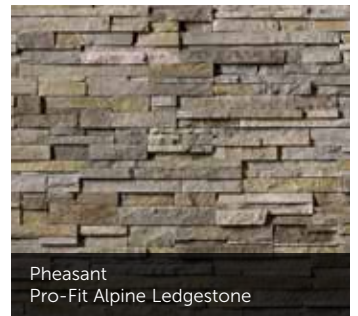

Gray Pro-Fit Ledgestone

Black Mountain®
Pro-Fit Alpine Ledgestone

Black Rundle
Pro-Fit Alpine Ledgestone

Mojave Pro-Fit Ledgestone

Platinum Pro-Fit Ledgestone

Chardonnay
Pro-Fit Alpine Ledgestone

Dark Ridge™
Pro-Fit Alpine Ledgestone

Shale
Pro-Fit Ledgestone

Southwest Blend
Pro-Fit Ledgestone

Echo Ridge®
Pro-Fit Alpine Ledgestone

Pheasant
Pro-Fit Alpine Ledgestone

CAST-FIT®

French Gray™ Cast-Fit

Parchment™ Cast-Fit

Summit Peak
Pro-Fit Alpine Ledgestone