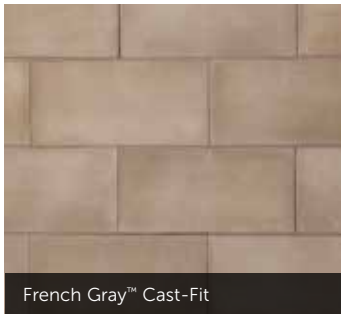

Gray Pro-Fit Ledgestone

Black Mountain®
Pro-Fit Alpine Ledgestone

Black Rundle
Pro-Fit Alpine Ledgestone

Mojave Pro-Fit Ledgestone

Platinum Pro-Fit Ledgestone

Chardonnay
Pro-Fit Alpine Ledgestone

Dark Ridge™
Pro-Fit Alpine Ledgestone

Shale
Pro-Fit Ledgestone

Southwest Blend
Pro-Fit Ledgestone

Echo Ridge®
Pro-Fit Alpine Ledgestone

Pheasant
Pro-Fit Alpine Ledgestone

CAST-FIT®

French Gray™ Cast-Fit

Parchment™ Cast-Fit

Summit Peak
Pro-Fit Alpine Ledgestone